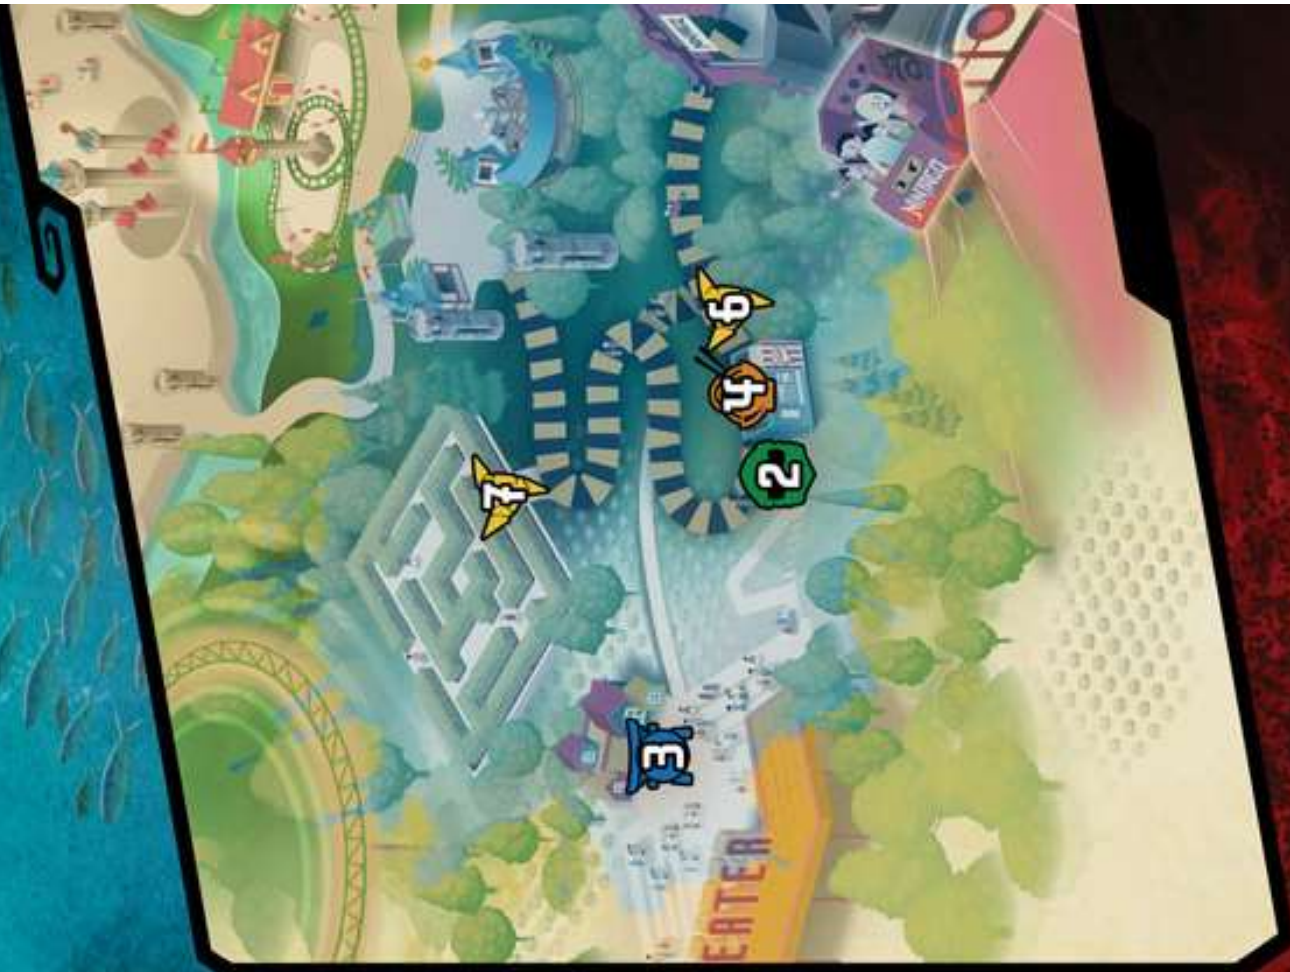

Test your ninja skills at these challenging games. If you're lucky, you might even win a prize!

*price not included in park admission.

NINJA DINING

2 KAI'S KICKIN' CHICKEN SANDWICH
Ninja Kitchen

Crispy Gochujang Dipped Chicken with Sriracha Slaw served on a brioche Bun.

ENDLESS SEA

MAP KEY

-  NINJA SHOWS
-  CHARACTER EXPERIENCES
-  NINJA ACTIVITIES
-  NINJA DINING
-  SHOPPING

NINJA SHOWS

ELEMENTAL MASTERS

LEGOLAND® Theater

11:00AM 1:00PM 2:30PM 4:00PM
Observe elite ninjas as they demonstrate advanced abilities in mastering the elemental powers. The dojo comes to life with kicking, spinning, and tumbling in this exciting, high energy show.