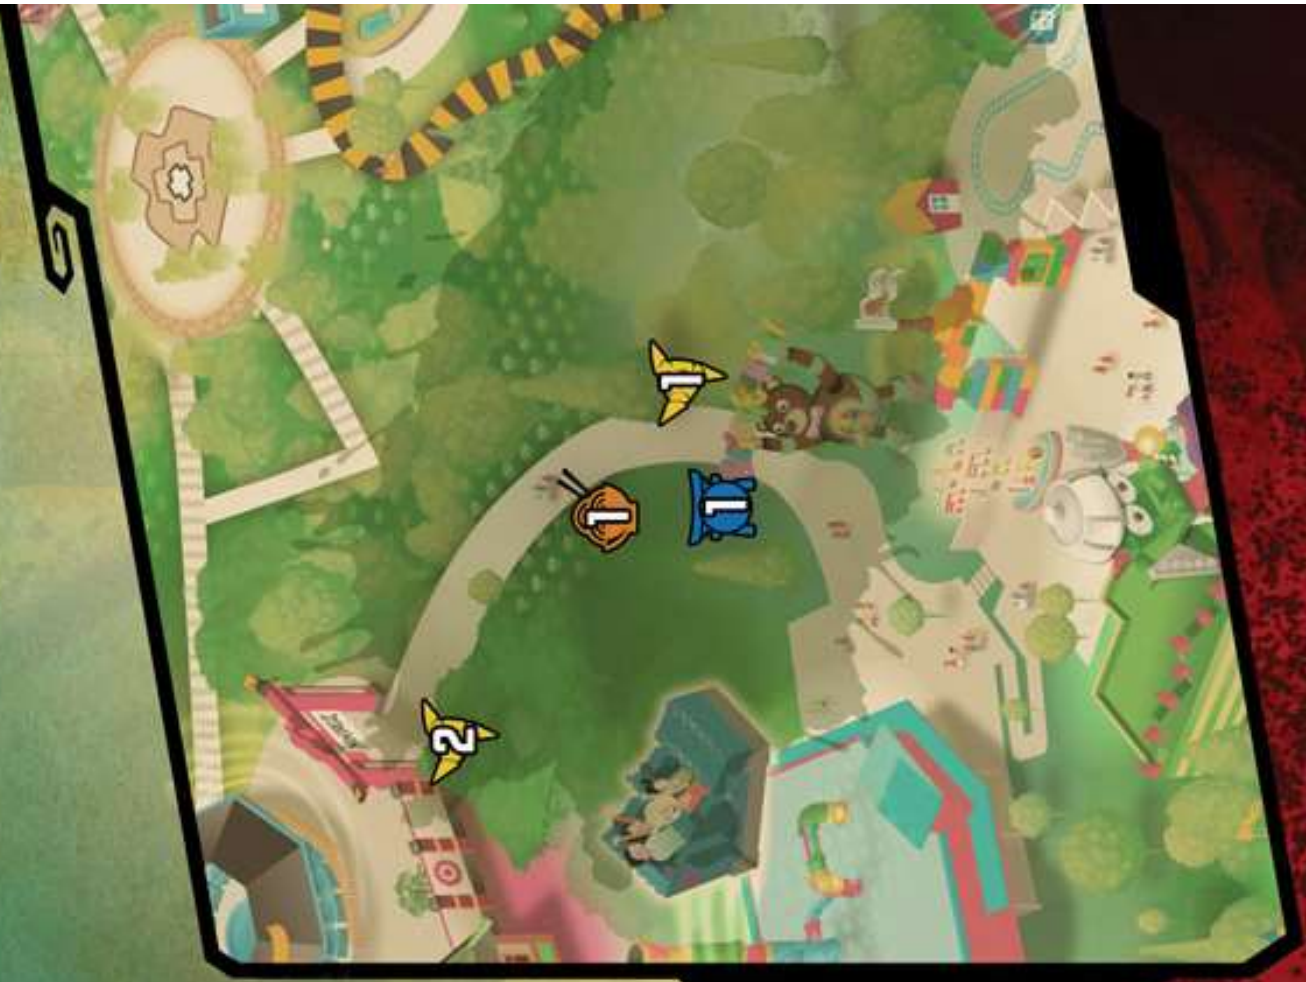

Ninja Activity locations to receive a prize. THEN, COMPLETE YOUR JOURNEY TONIGHT AND 'BECOME THE NINJA' DURING OUR FESTIVE 'CEREMONY OF THE ELEMENTS'.

FOREST-QUILITY OF TRAIN-QUILITY

MAP KEY

-  NINJA SHOWS
-  CHARACTER EXPERIENCES
-  NINJA ACTIVITIES
-  NINJA DINING
-  SHOPPING

NINJA ACTIVITIES

11:00^{AM} - 6:00^{PM}
 Which side will you choose? Good or Evil? Grab some LEGO® bricks, use your imagination, and build a model to represent your choice.

NINJA ACTIVITIES

2 NINJA FACE PAINTING
 Top of the Block Face Painting
 11:00^{AM} - 5:30^{PM}
 Become the Ninja! Get your face painted and unveil your secret mysteries!
 *Price not included in park admission.

NINJA DINING

1 ELDER NINJA'S REFRESHMENTS
 Top of the Block FoB Stand
 Let your grown-up ninjas find their own tranquility at this cart featuring adult beverages.
 (Specialty beverages for young ninjas available as well!)

LEGO NINJAGO World

MAP KEY

-  NINJA SHOWS
-  CHARACTER EXPERIENCES
-  NINJA ACTIVITIES
-  NINJA DINING
-  SHOPPING

NINJA SHOWS

EARTH BEAT

Outside LEGO NINJAGO The Ride

11:15AM 12:45PM 2:15PM 3:45PM 5:00PM

Become one with the rhythmic force of nature in this energetic show featuring ninja-inspired music and drumming.