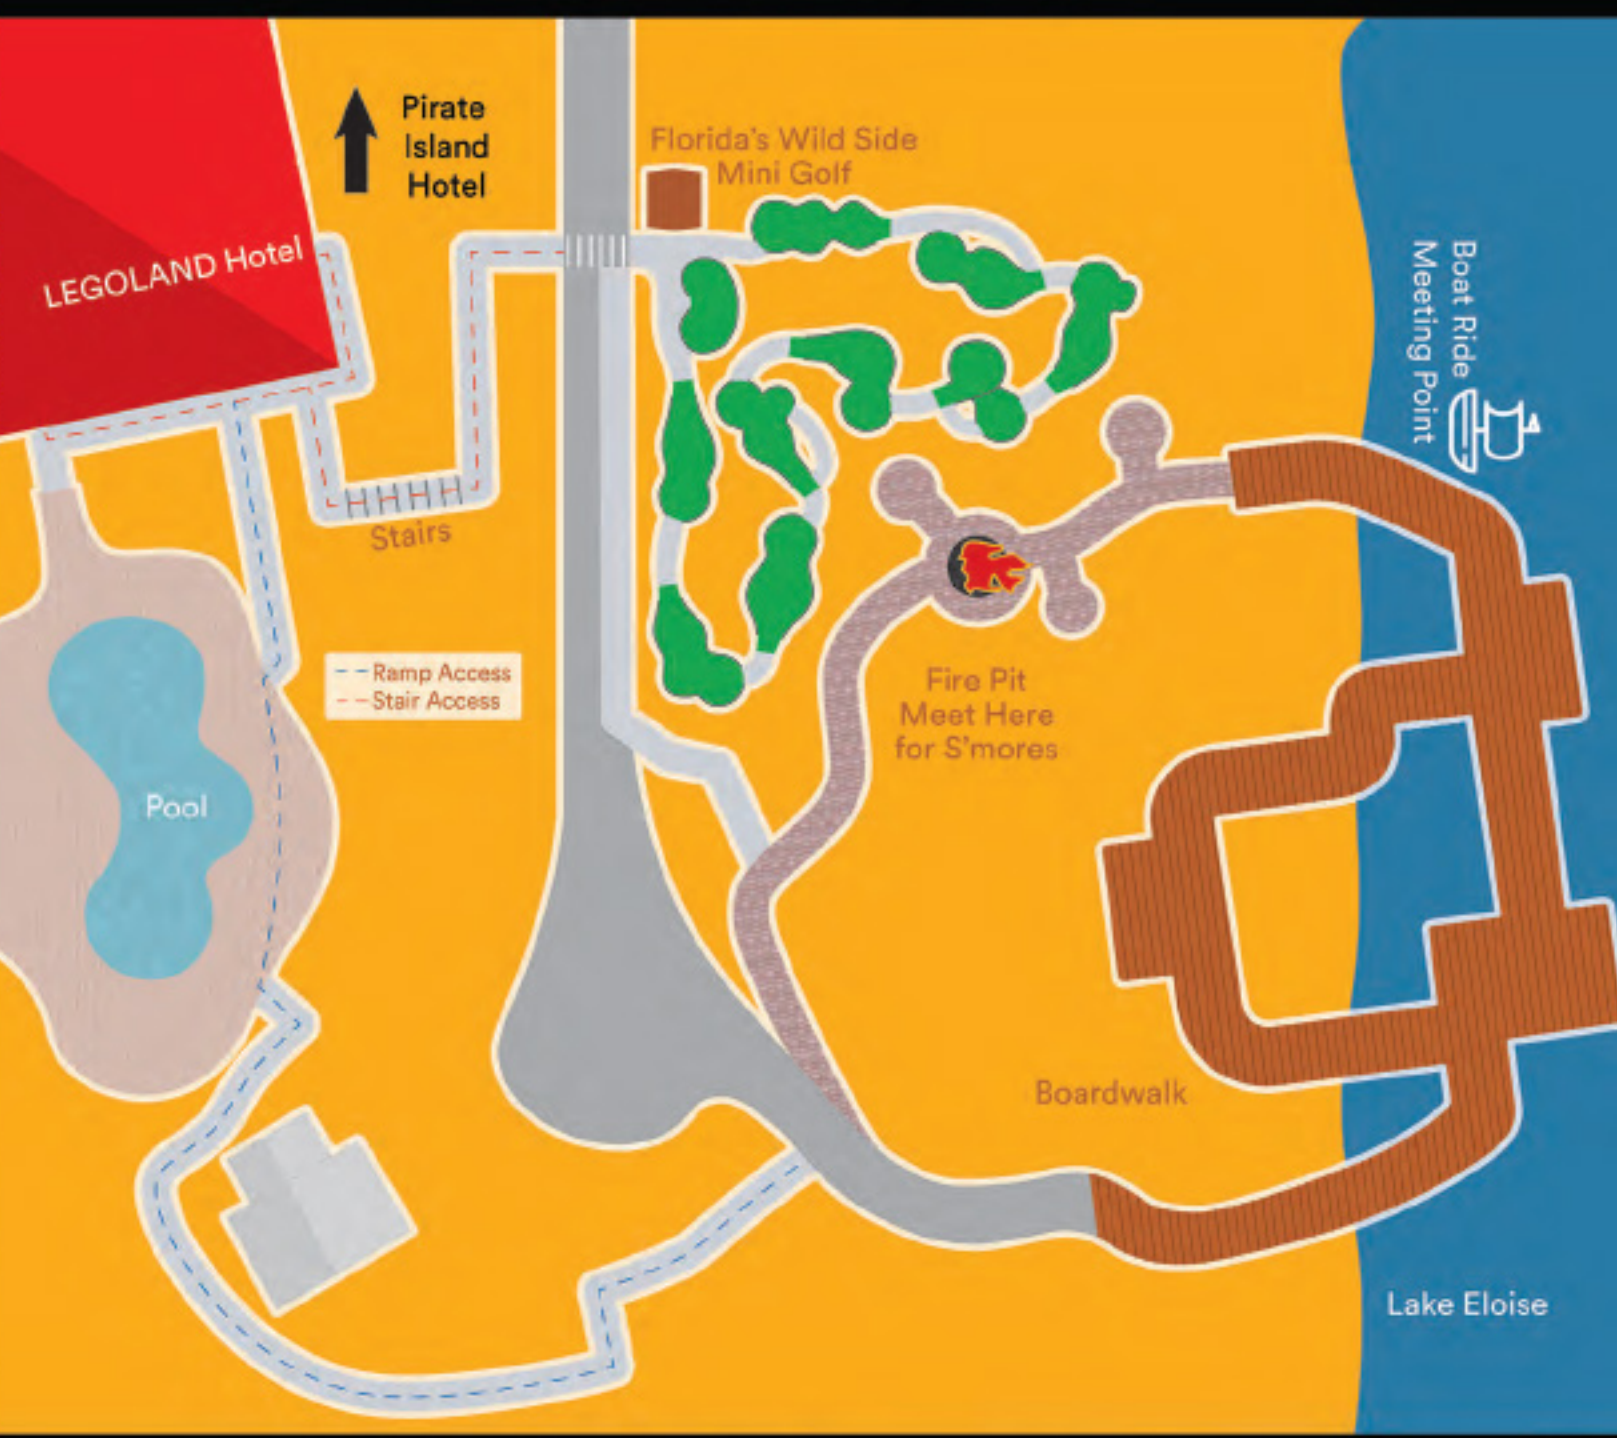

## Pirate Island Play Area

- 4:30pm - Buccaneer Bingo (Sun, Fri)**  
Every adventurer loves a good competition! Bring along your family and some luck for this fun game everyone will enjoy.
  - 4:30pm - Build Yer Ship Challenge (Thurs, Sat)**  
Ye be the Captain of a new pirate crew, but seems there be one problem - ye don't yet have a pirate ship. The first step of trainin' is to grab some LEGO Bricks, use your imagination, and start buildin' without haste!
  - 5:45pm - Create-Yer-Tale Interactive Storytime (Thurs-Sun)**  
Seems our pirate tale be missin' a few words, and we'll need YOUR help to fill in the blanks. Join our crew for this swashbucklin' silly storytime.
  - 7:00pm - Argh Ye Smarter Than a Pirate Trivia (Thurs-Sun)**  
Pirates be known to hold many secrets, but do they know the facts? Test ye smarts at this fun trivia game that ye whole crew can play together.
  - 8:30pm - Smuggler's Storytime (Thurs-Sun)**  
Gather round, pirates, and rest ye weary peg-legs by listenin' to a story from the Seven Brick Seas. This be the last stop before settin' sail to ye chambers.
- \*Activities may reach capacity. Please arrive early to participate.

# AMENITIES MAP

Open daily, weather permitting