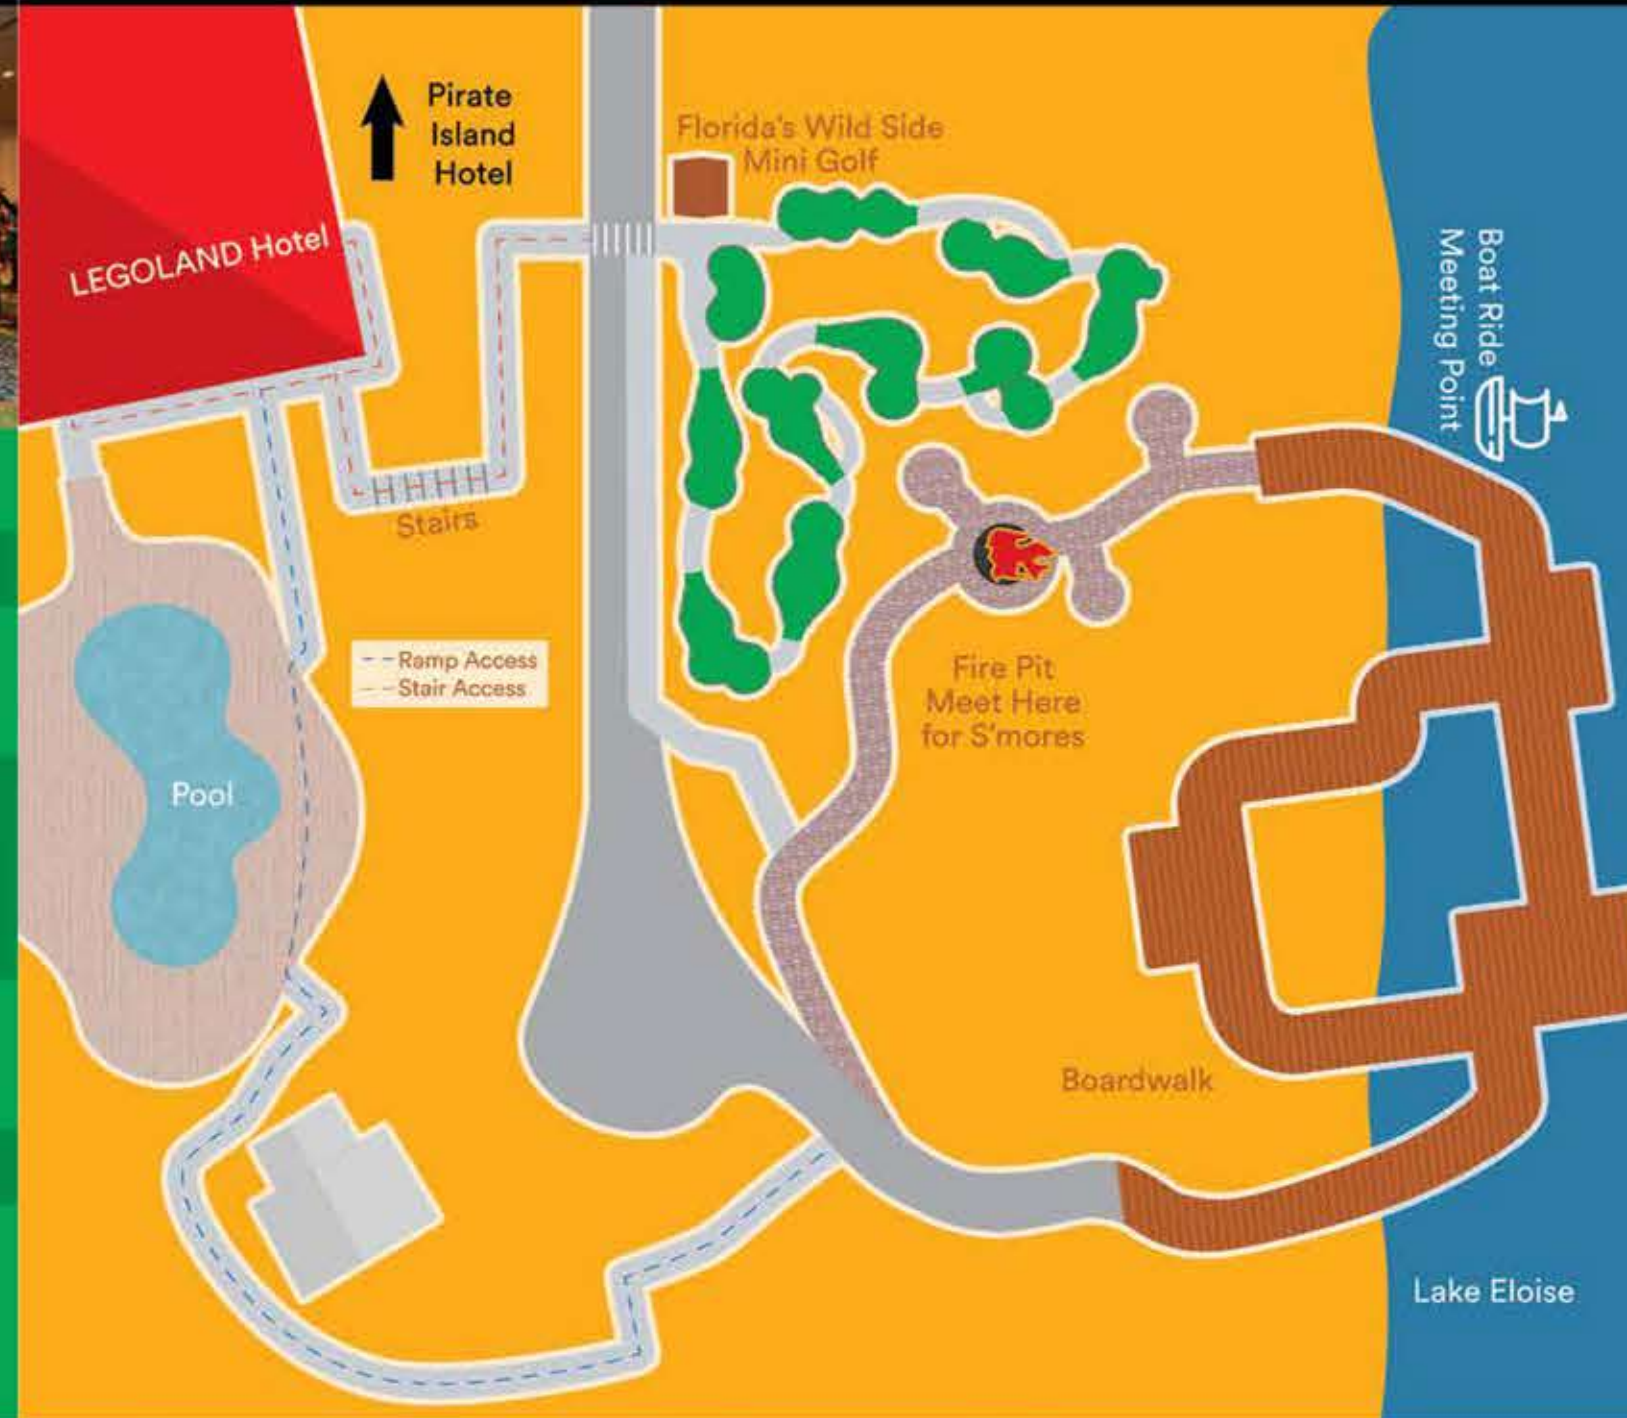

AMENITIES MAP

Open daily, weather permitting