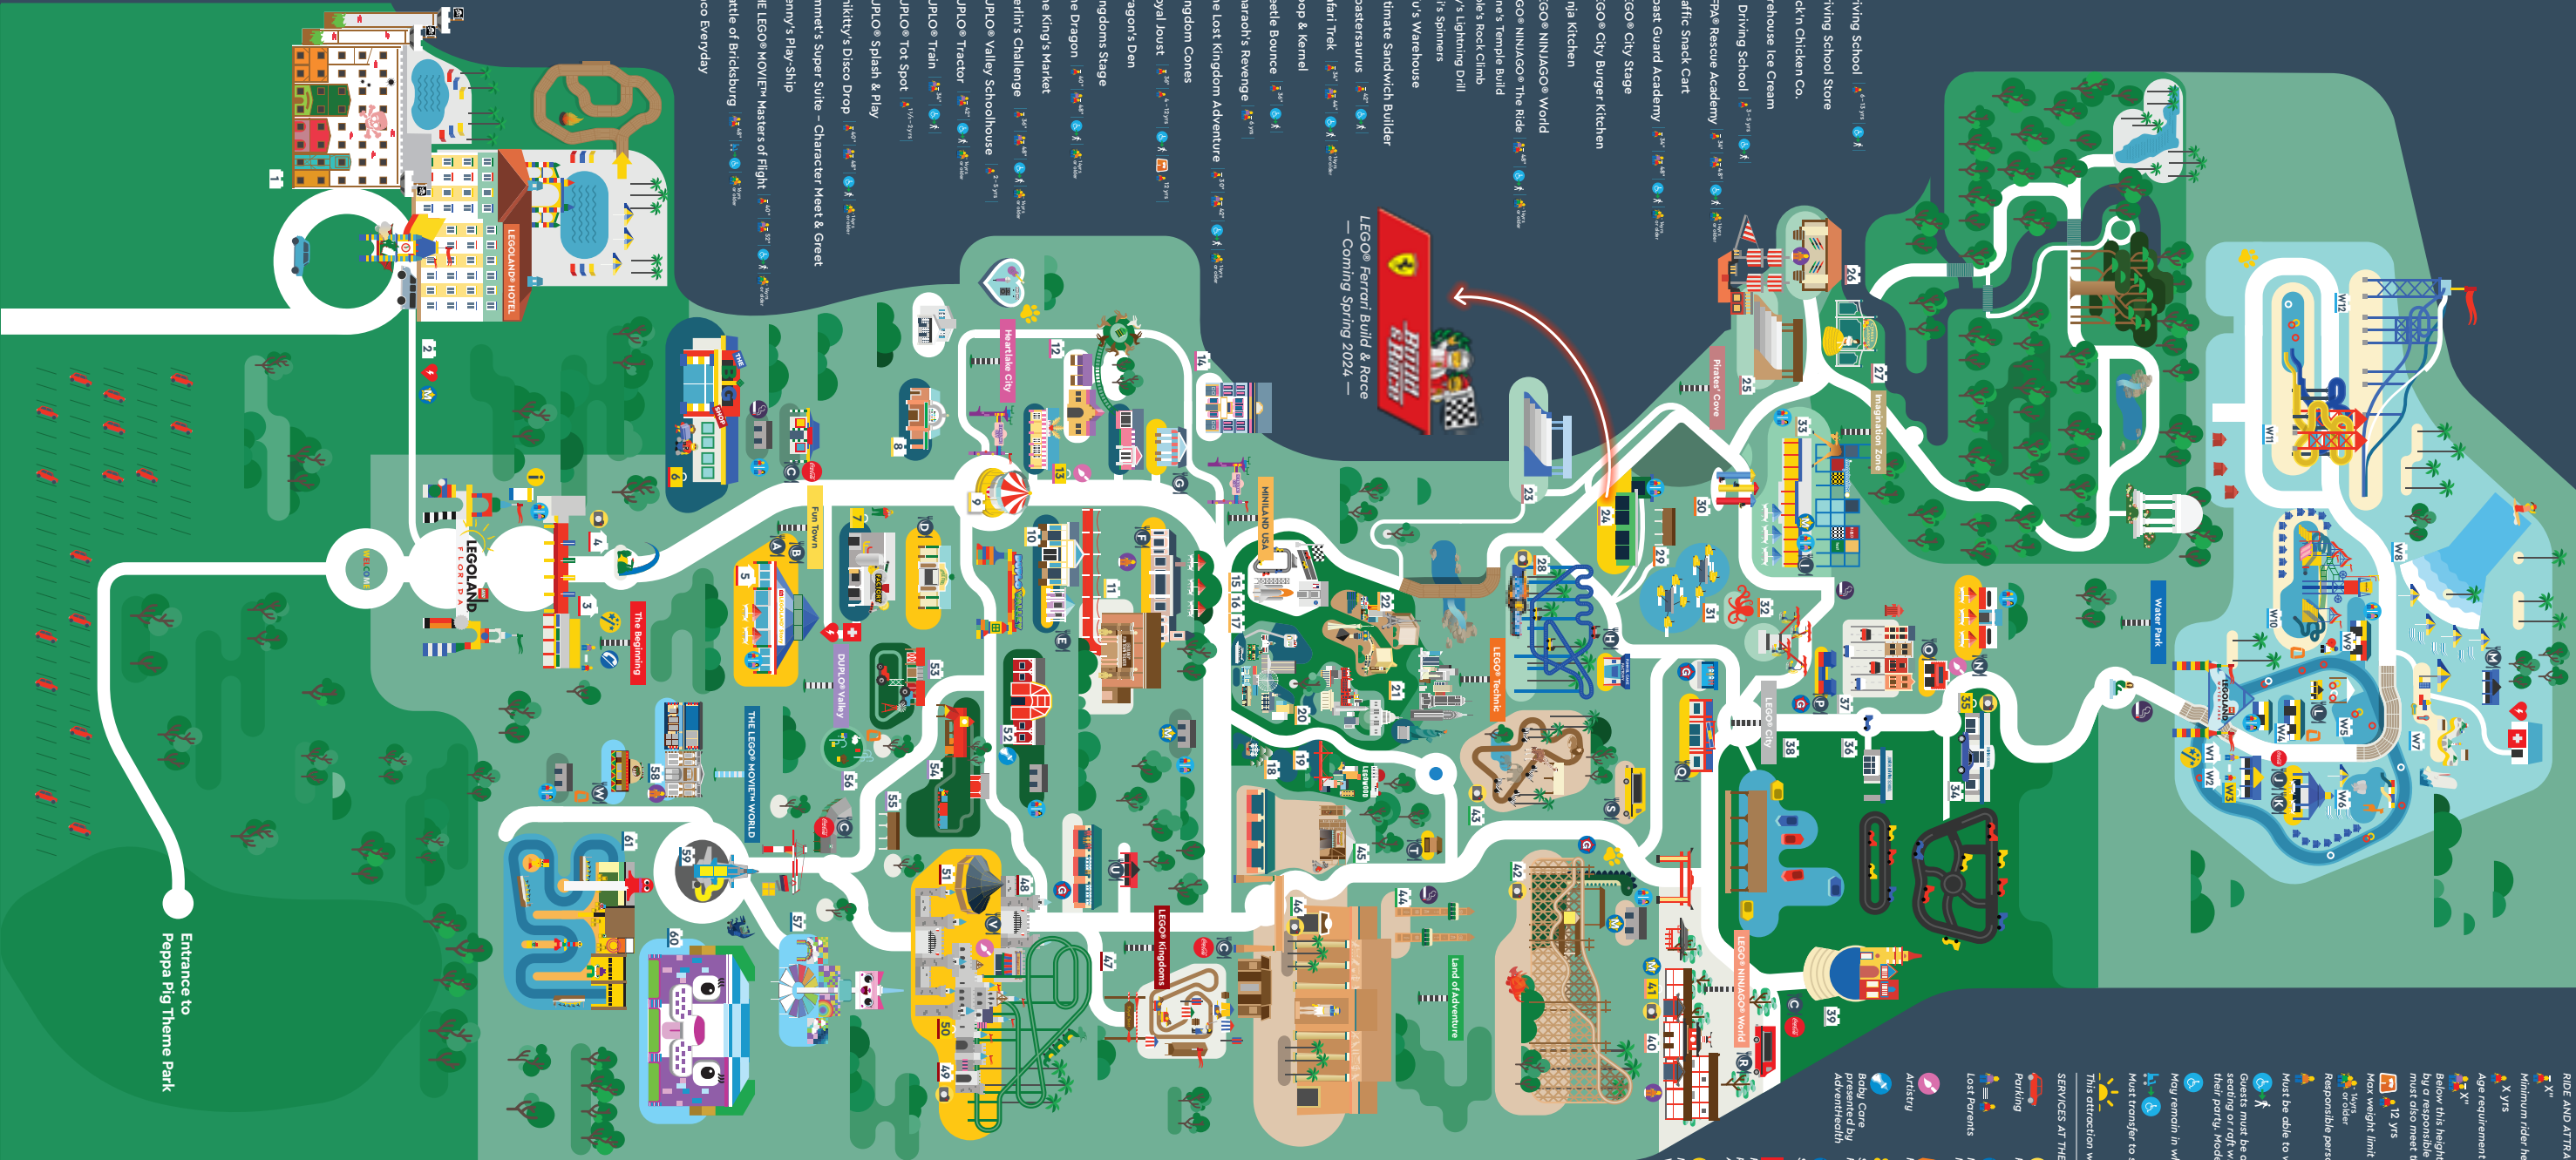

- Rules and Attractions
- Dining Services
- Shopping

- Brickz Family Restaurant
- Skyline Lounge (reservations recommended)
- LEGOLAND® Pirate Island Hotel
- Smuggler's Bar
- Shipwreck Restaurant (reservations required)

Entrance to Peppa Pig Theme Park

RIDE AND ATTRACTION GUIDELINES

- X" Minimum rider height.
- X yrs Age requirement - see location for details.
- X" Below this height/age must be accompanied by a responsible adult. X" in height or taller and must also meet the minimum height requirement.
- 12 yrs Max weight limit of 170 lbs., max age 12 years.
- Hours or order Responsible person age 14 years or older required.
- Must be able to walk on their own.
- Must transfer to standard wheelchair.
- Must remain in wheelchair/ECV.
- Must transfer to standard wheelchair.
- This attraction will close at dusk for visibility.

SERVICES AT THE PARK

- Photo Pickup
- Restrooms
- Medallion Machine
- Phone
- Visitor Info
- Character Meet & Greet
- Smoking Area
- Autometer External Defibrillators
- Coca-Cola Freestyle Station
- Artistry
- Hugstack Dyer
- Service Animal Relief Area
- Skill Games
- First Aid Presented by AdventHealth
- Merlin's Magic Freestyle Station
- Body Care Presented by AdventHealth
- Smoking Area
- Character Meet & Greet
- Smoking Area