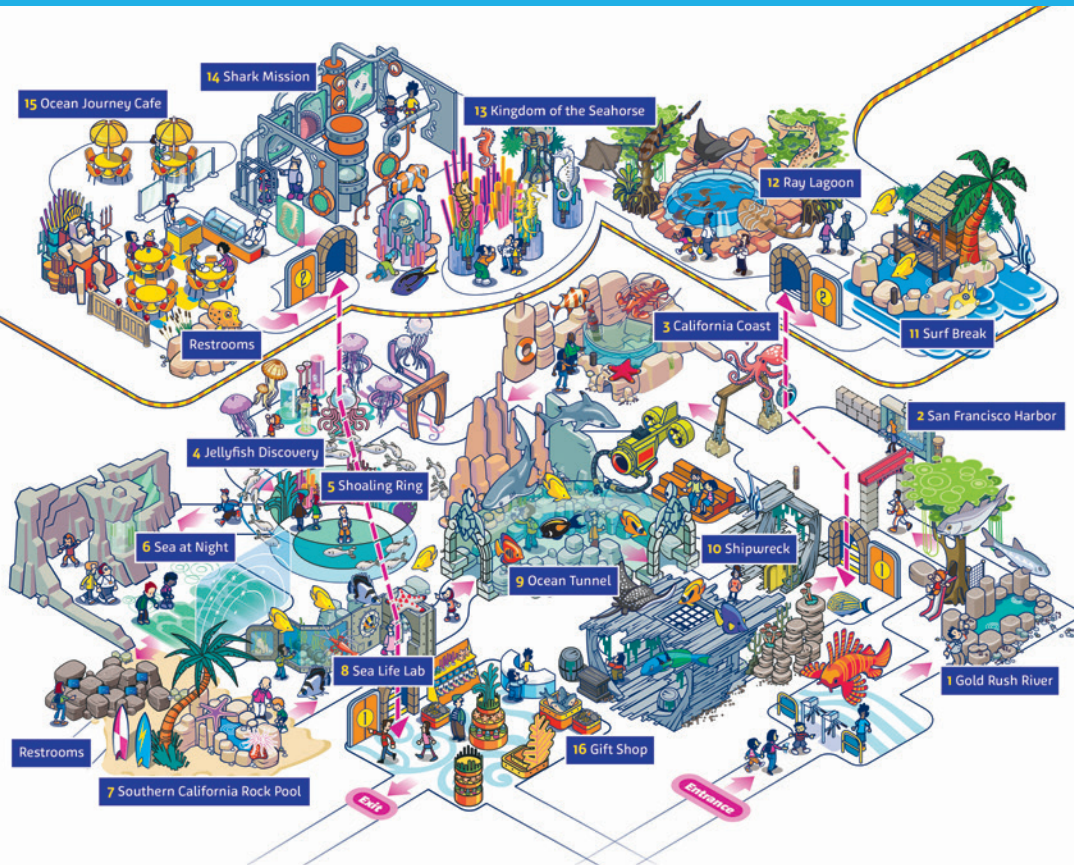

# Sensory Level Summary

## LEGOLAND® California Park

ATTRACTION	TOUCH	TASTE	SOUND	SIGHT	SMELL
Beetle Bounce	4	0	3	2	1
Benny's Playship	5	0	2	3	1
Captain Cranky's Challenge	3	0	4	4	1
Cargo Ace	3	0	3	3	1
Coast Cruise	1	0	2	2	1
Coast Guard Build-A-Boat	3	0	2	2	1
Coastersaurus	5	0	4	3	1
Driving School	2	0	2	2	1
DUPLO® Playtown	4	0	3	2	1
Emmet's Flying Adventure	2	0	6	6	1
Emmet's Super Suite	1	0	3	3	1
Fairy Tale Brook	1	0	2	2	1
Fun Town Police and Fire Academy	3	1	3	2	1
Junior Driving School	2	0	2	2	1
Kid Power Tower	4	0	3	3	1
LEGO® City: Deep Sea Adventure	1	0	4	4	1
LEGO® DOTS™	3	0	4	4	1

## LEGOLAND® California Park

ATTRACTION	TOUCH	TASTE	SOUND	SIGHT	SMELL
LEGO® Factory Tour	1	0	3	4	1
LEGO® Ferrari Build & Race	3	0	3	2	1
LEGO® NINJAGO® The Ride	4	0	8	8	1
LEGO® Show Place 4D Theatre	4	0	4	5	1
LEGO® Technic Coaster	5	0	4	3	1
Lost Kingdom Adventure	2	0	6	6	1
MINILAND U.S.A.	1	0	2	1	1
Pharaoh's Revenge	4	0	2	2	1
Queen Watevra's Carousel	2	0	5	4	1
Safari Trek	1	0	2	2	1
Skipper School	1	0	1	1	1
Sky Patrol	1	0	3	2	1
The Dragon Coaster	5	0	4	4	1
The Hideaways	4	0	2	2	1
The Royal Joust	3	0	2	2	1
Unikitty's Disco Drop	3	0	3	3	1

## LEGOLAND® Water Park

ATTRACTION	TOUCH	TASTE	SOUND	SIGHT	SMELL
Build-A-Raft River	6	2	2	2	1
Cragger's Swamp	6	2	4	5	2
DUPLO® Splash Safari	5	2	4	3	2
Eglor's Build-A-Boat	3	0	3	2	1
Joker Soaker	6	2	4	4	2
Lion Temple Wave Pool	5	2	3	2	2
Orange Rush	5	2	3	5	2
Pirate Reef	5	2	3	4	2
Riptide Racers	5	2	3	3	2
Sandy Beach	4	1	3	2	1
Soak-N-Sail	6	2	4	4	2
Splash Battle	6	2	2	2	1
Twin Chasers	5	2	3	5	2
Wipeout Lagoon	5	2	4	3	2